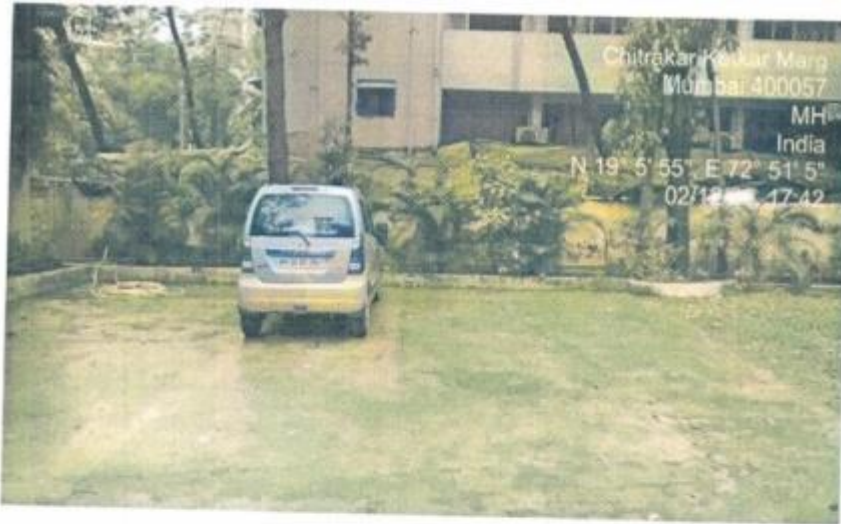

PTVA's Institute of Management

(Approved by AICTE, DTE and affiliated to University of Mumbai)
Chitrakar Ketkar Marg, Behind M. L. Dahanukar College of Commerce, Vile Parle (East),
Mumbai – 400 057.

Tel.: 022-31061594/31099598, Email: admin@ptvaim.com, Web: www.ptvaim.ac.in

Landscaping with trees and plant

B. S. Mahesh

Director
PTVA's Institute of Management
Chitrakar Ketkar Marg,
Behind M. L. Dahanukar College,
Vile Parle (E), Mumbai-400 057.