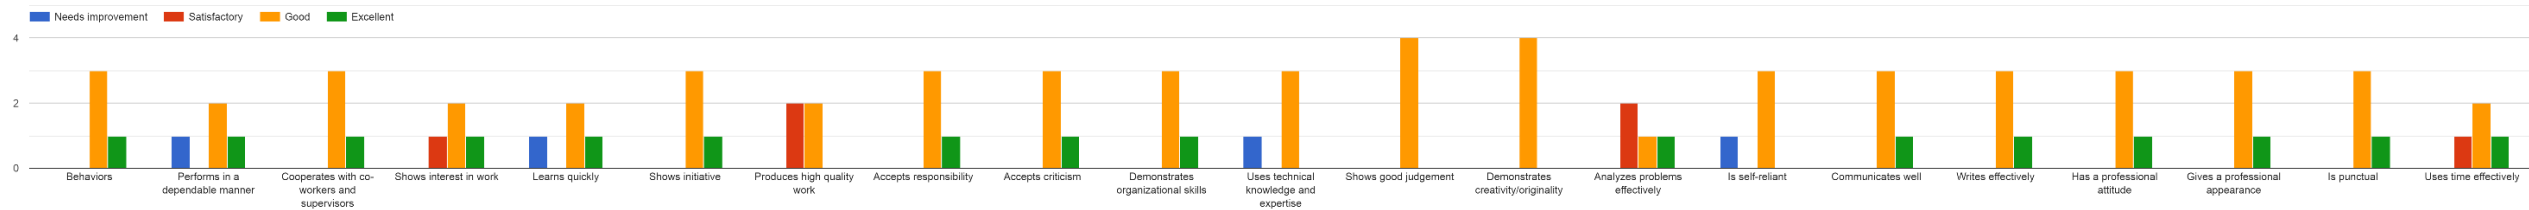

## Employer Feedback Analysis 2021-22

Link to Google form: <https://docs.google.com/forms/d/1GnoVrfyn1iCqXuNz9iKd9vMvhGVfRjoRjgLtpEjWitc/viewanalytics>

Please evaluate the student's performance by indicating the frequency with which you observed the following behaviors by putting a tick in the appropriate columns: