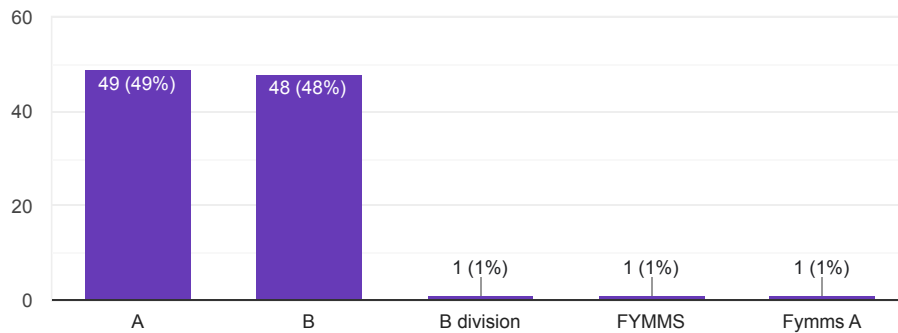

Beshmukh
Director
PTVA's Institute of Management
Chirakar Kulkar Marg,
Behind M. L. Dahanukar College,
Vile Parle (E), Mumbai-400 057.

A-127

127

207

123

Division

[Copy](#)

100 responses