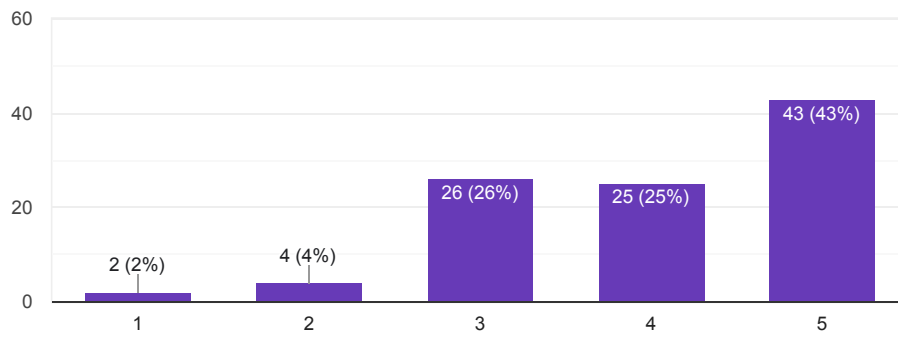

100 responses

This content is neither created nor endorsed by Google. [Report Abuse](#) - [Terms of Service](#) - [Privacy Policy](#)

Google Forms

B. B. Chhabra
Director
PTVA's Institute of Management
Chitrakar Kelkar Marg,
Behind M. L. Dahanukar College,
Vile Parle (E), Mumbai-400 057.