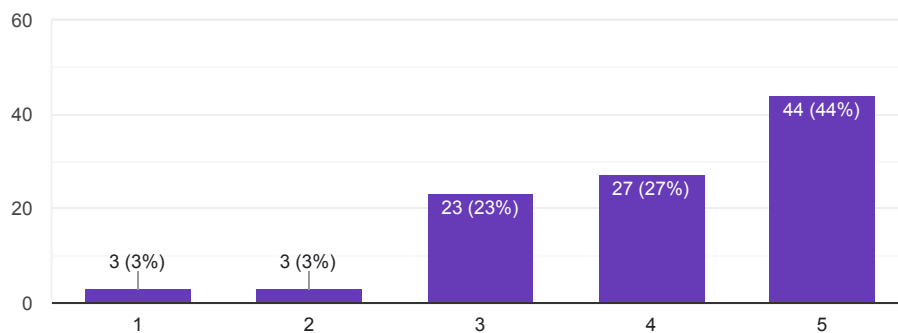

On the scale of 1 to 5, kindly share to what extent can you Identify and Analyze how these concepts and theories are used in Business decision-making

[Copy](#)

100 responses