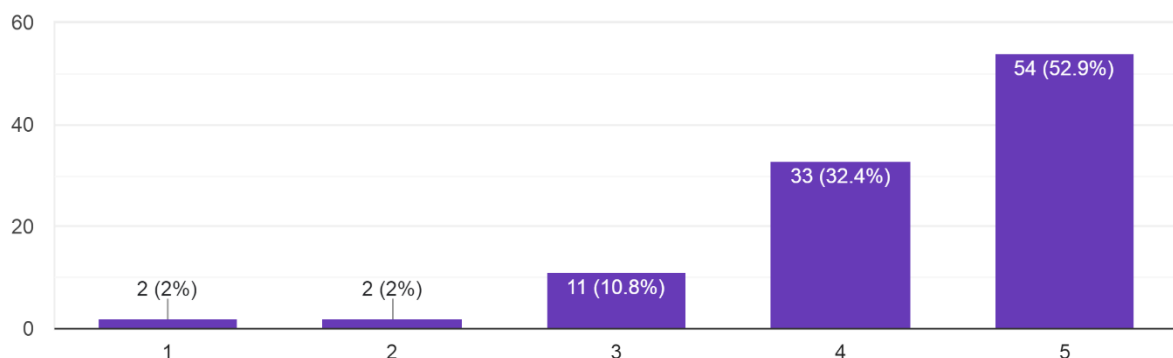

On a scale of 1 to 5, Kindly share that you can - Apply various approaches related to management to Create budding managers, leaders and better corporate citizens

102 responses