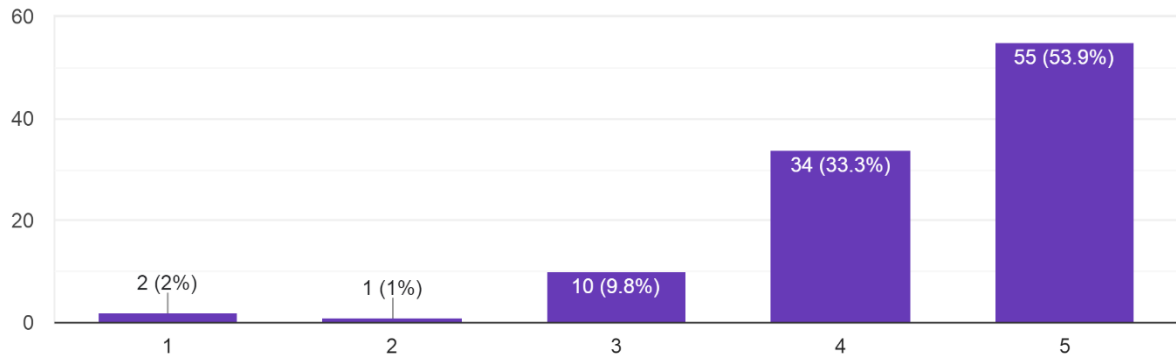

On a scale of 1 to 5, Kindly share that you can - Analyse & Evaluate various approaches to handling crisis, managing change and quality and various business strategies

102 responses

Beshmukh
Director
PTVA's Institute of Management
Chitrakar Kulkar Marg,
Behind M. L. Dahanukar College,
Vile Parle (E), Mumbai-400 057.