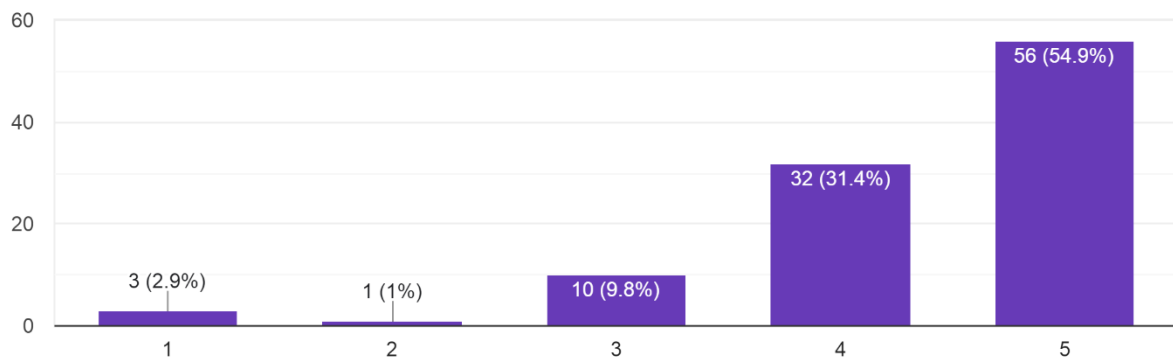

Course Exit Survey - Perspective Management - Dr. Manali Patil

Course Exit Survey intended to check whether students themselves have understanding and execution knowledge of the practical aspects after learning the course and is ready to land in Industry with desired Outcome Based Knowledge.

On a scale of 1 to 5, Kindly share that you have got knowledge to Understand the functions of Management, roles and responsibilities of a Manager and Management evolution

102 responses