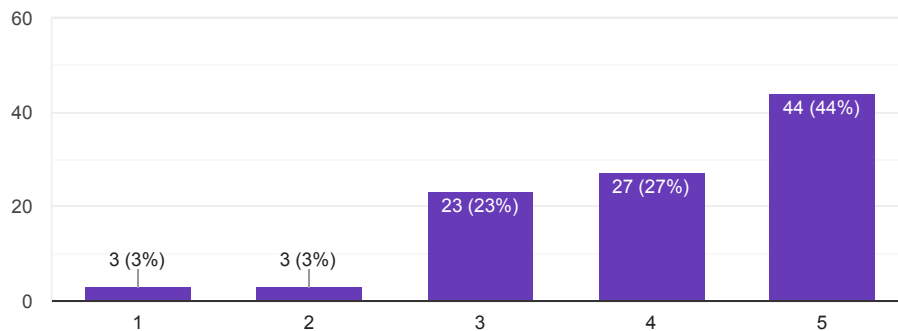

On the scale of 1 to 5, kindly share to what extent can you Identify and Analyze how these concepts and theories are used in Business decision-making

[Copy](#)

100 responses