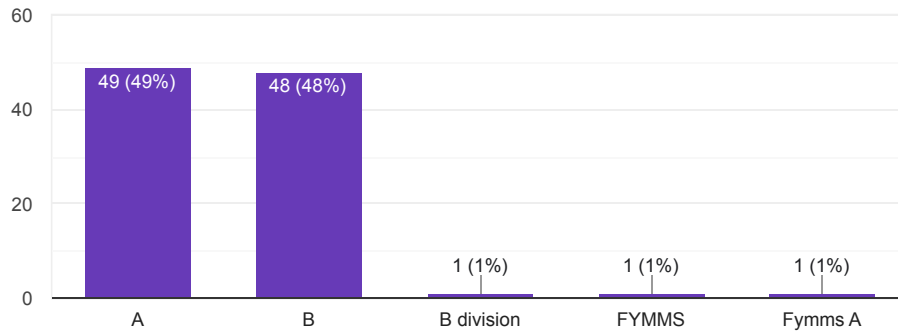

Beshmukh
 Director
 PTVA's Institute of Management
 Chitrakar Kelkar Marg,
 Behind M. L. Dahanukar College,
 Vile Parle (E), Mumbai-400 057.

A-127

127

207

123

Division

[Copy](#)

100 responses