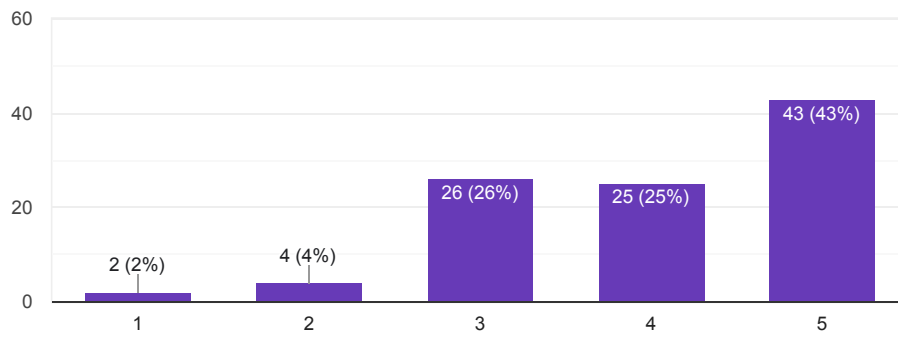

100 responses

This content is neither created nor endorsed by Google. [Report Abuse](#) - [Terms of Service](#) - [Privacy Policy](#)

Google Forms

Beshmukh
Director
PTVA's Institute of Management
Chitrakar Kulkar Marg,
Behind M. L. Dehanurkar College,
Vile Parle (E), Mumbai-400 057.