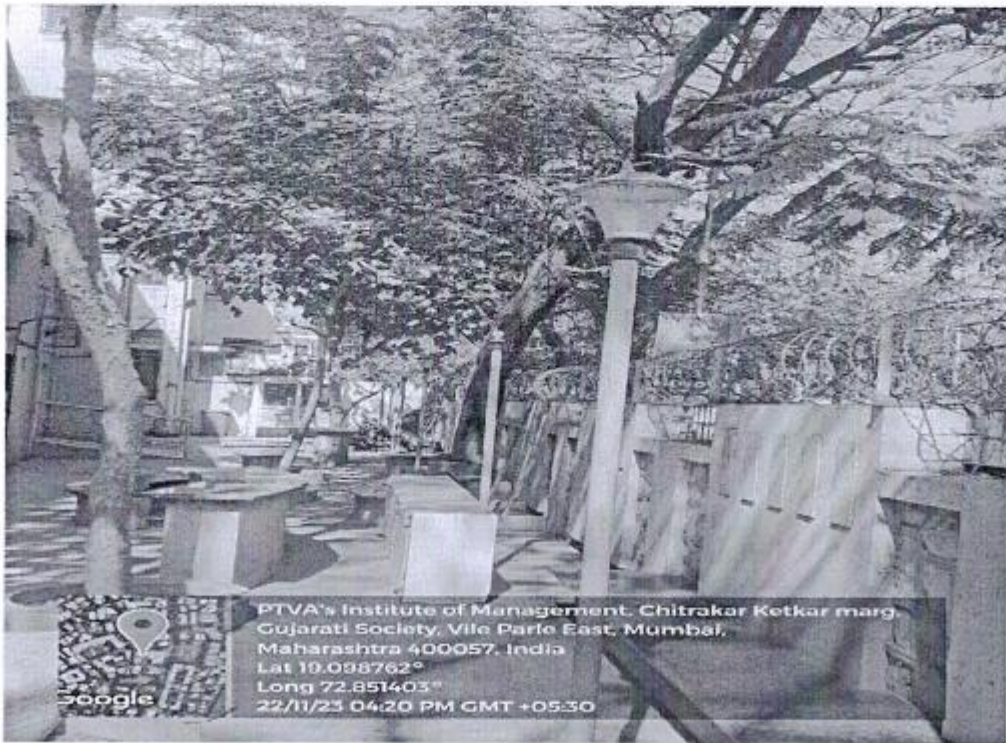

PTVA's Institute of Management, Chitrakar Ketkar marg,
Gujarati Society, Vile Parle East, Mumbai,
Maharashtra 400057, India
Lat 19.098762°
Long 72.851403°
22/11/23 04:20 PM GMT +05:30

Beshmukh

Director
PTVA's Institute of Management
Chitrakar Ketkar Marg,
Behind M. L. Dahanukar College,
Vile Parle (E), Mumbai-400 057.