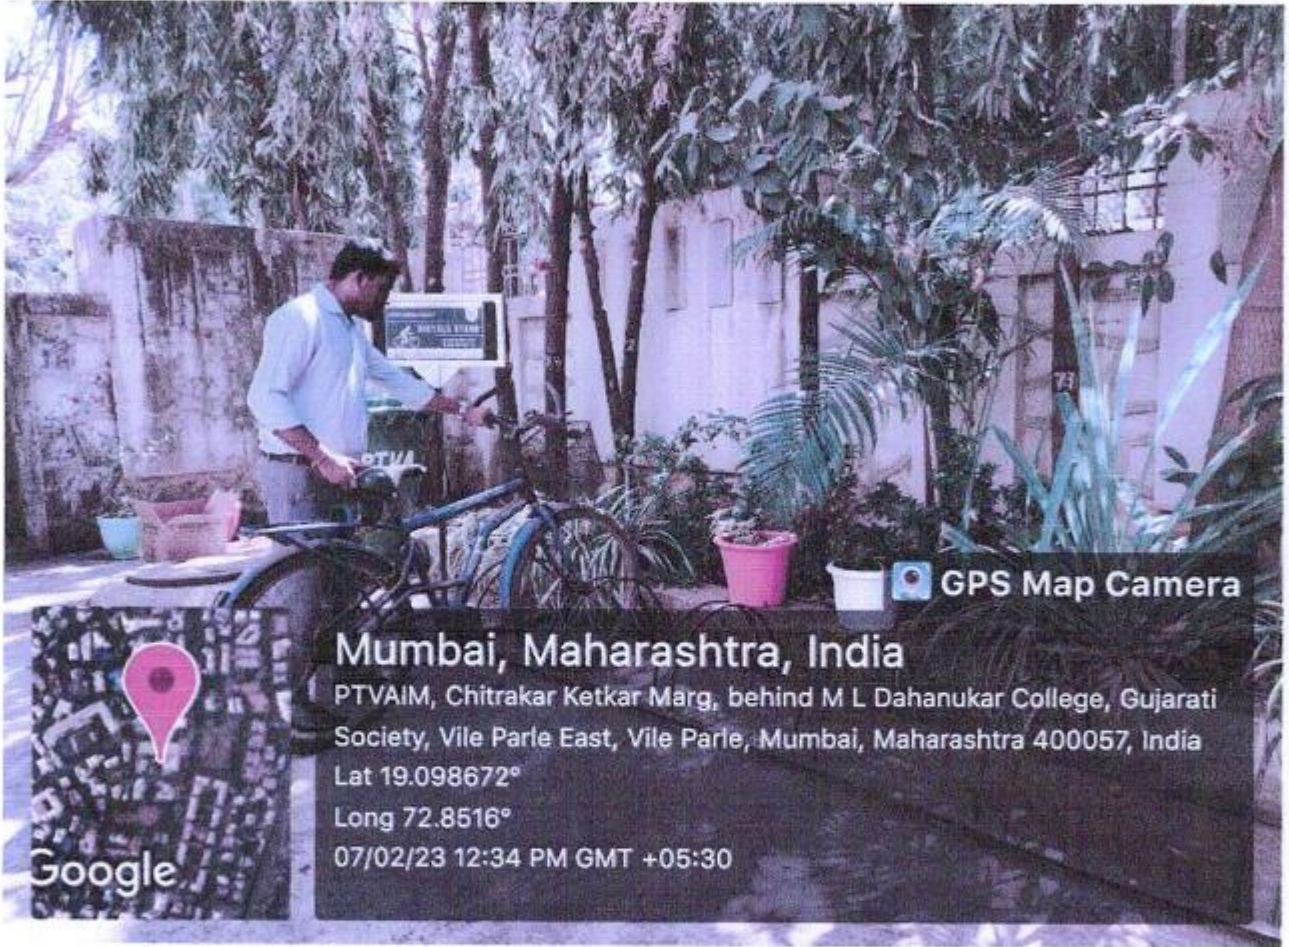

GPS Map Camera

Mumbai, Maharashtra, India

PTVAIM, Chitrakar Ketkar Marg, behind M L Dahanukar College, Gujarati Society, Vile Parle East, Vile Parle, Mumbai, Maharashtra 400057, India
Lat 19.098672°

Long 72.8516°

07/02/23 12:34 PM GMT +05:30

Google

Beshmukh

Director

PTVA's Institute of Management
Chitrakar Ketkar Marg,
Behind M. L. Dahanukar College,
Vile Parle (E), Mumbai-400 057.