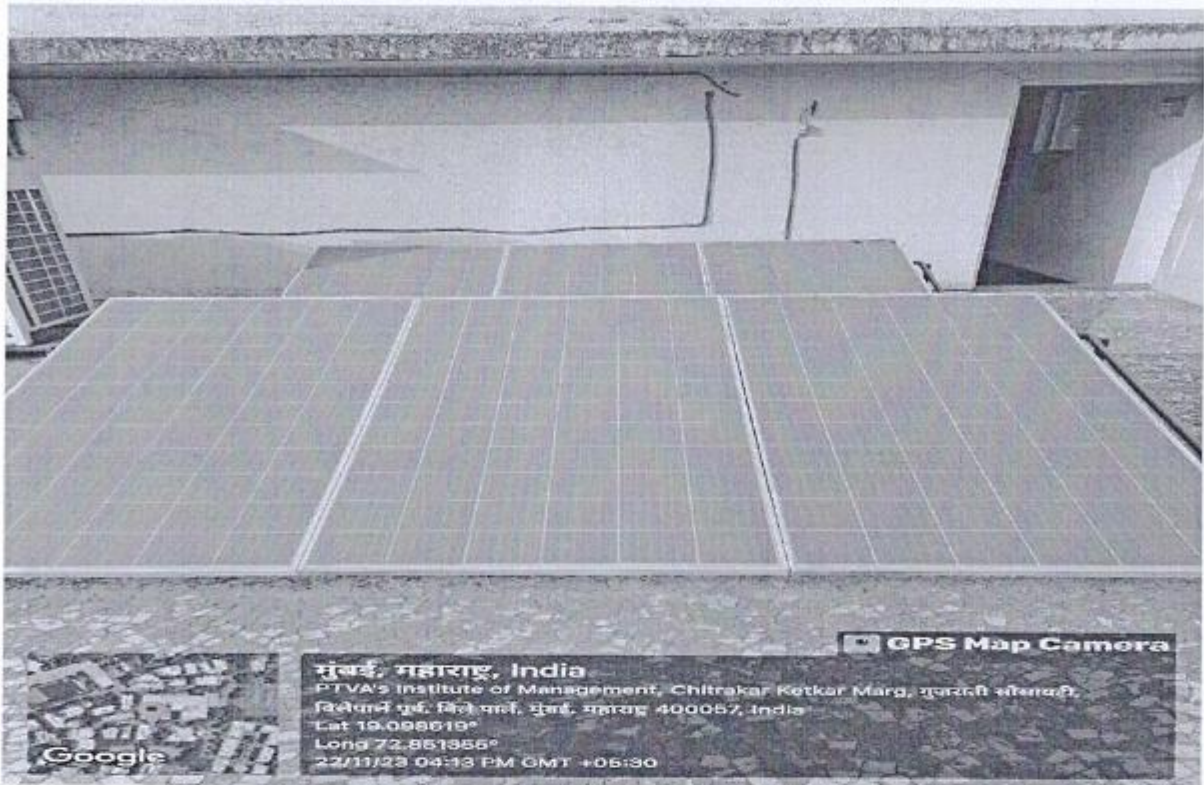

*Beshmukh*

Director  
PTVA's Institute of Management  
Chitrakar Ketkar Marg,  
Behind M. L. Dahanukar College,  
Vile Parle (E), Mumbai-400 057.

*Beshmukh*

**Director**  
 PTVA's Institute of Management  
 Chitrakar Ketkar Marg,  
 Behind M. L. Dahanukar College,  
 Vile Parle (E), Mumbai-400 057.