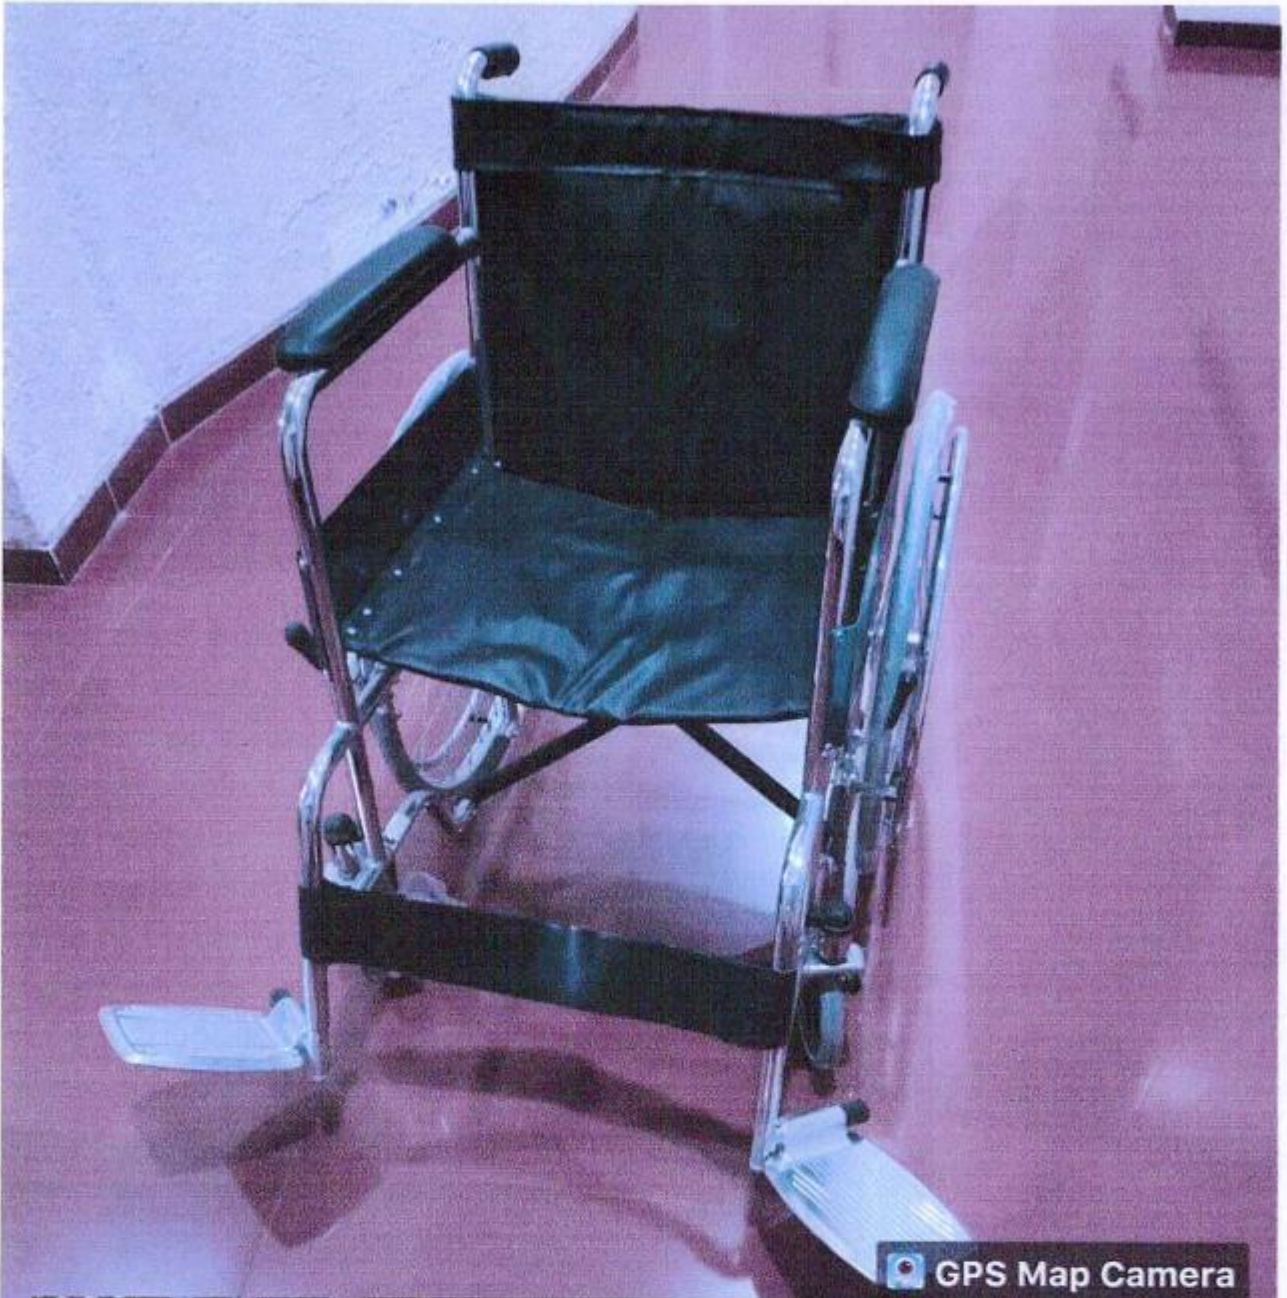

GPS Map Camera